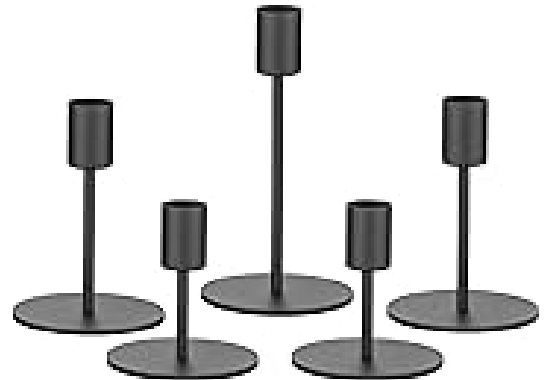

* Included in le MAUVE barrio's 'Tequila' Package & 'Endless LOVE' full service & design Package

DECOR

LANTERN SET OF 2
MODERN & RUSTIC OPTIONS

QTY: 4 SETS OF 4

\$40

CANDLE TAPER SETS
BLACK, GOLD & GLASS

QTY: 5 SETS OF 5